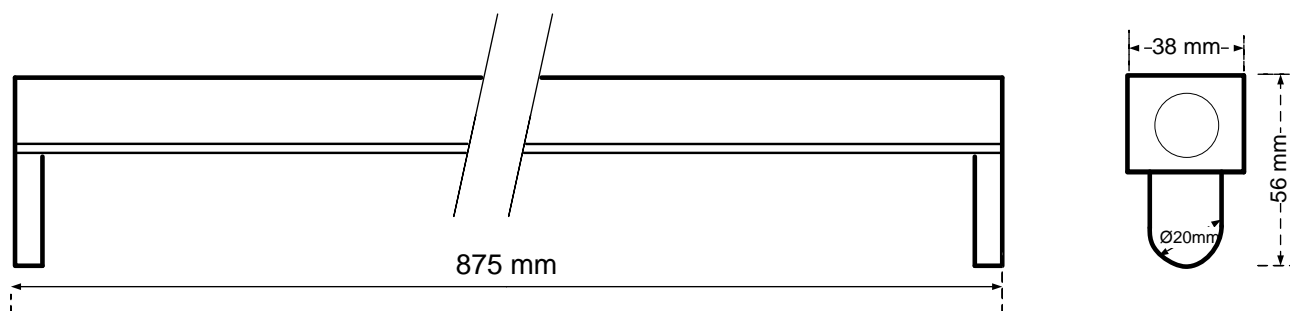

805-212

General Information

Order Code	805-212
Product Description	CYFELCO B T5 1X21 DALI
Application	Offices, shops, educational and public centres, etc.
Installation	Ceiling Surface Mounted Luminaire
Luminaire type	Slim Line Batten for T5 Lamps
Light Source	T5 Fluorescent Tube
Number of light sources	1 pc (not included)
Gear	Vossloh-Schwabe DALI Electronic Ballast (HF)
Dimming	Dimmable
Standards	2014/30/EU Electromagnetic Compatibility Directive 2014/35/EU Low Voltage Directive
CE mark	Yes
Warranty	X years

Electrical Data

Lamp Power	21 W
Input voltage	220-240 V
Input Frequency	50-60 Hz
Protection class	Class I

Mechanical Characteristics

Housing Material	Sheet steel 0,5mm
Surface Finish	White powder coating (RAL 9003)
Ingress protection code	IP 20 [Finger-protected]
Mechanical impact protection code	IK03
Dimensions LxWxH	875x38x56mm

Logistics

Packing	1 pc per resistant carton
Net weight	xx kg
Gross weight	xx kg
Volume	Xx m ³

Dimensional Drawing

ELMASCO INDUSTRIES S.A.

Head Office : 44 K. Palama, 14343 N. Chalkidona, Athens, Greece

Production Plant : Ag. Adrianos, 21100 Nafplio, Greece